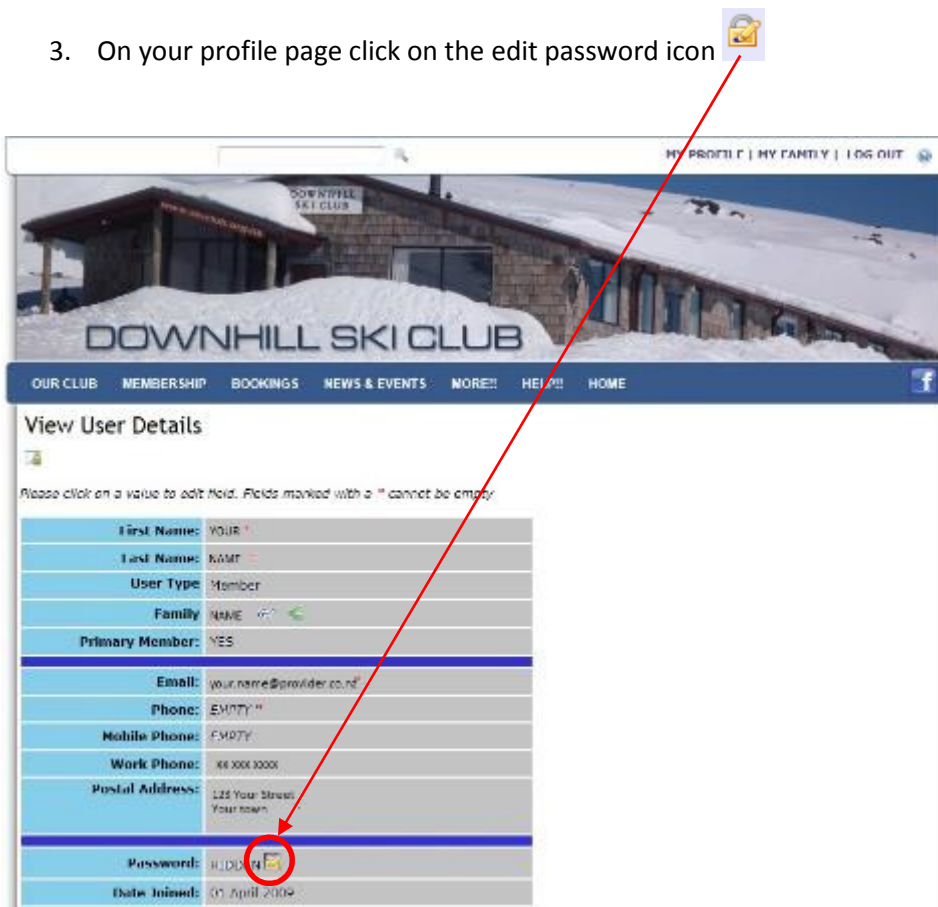

## Reset your Password

Go to [www.skiclub.org.nz](http://www.skiclub.org.nz)

1. Enter your email address and the password provided then click LOG IN

2. Click on MY PROFILE

3. On your profile page click on the edit password icon